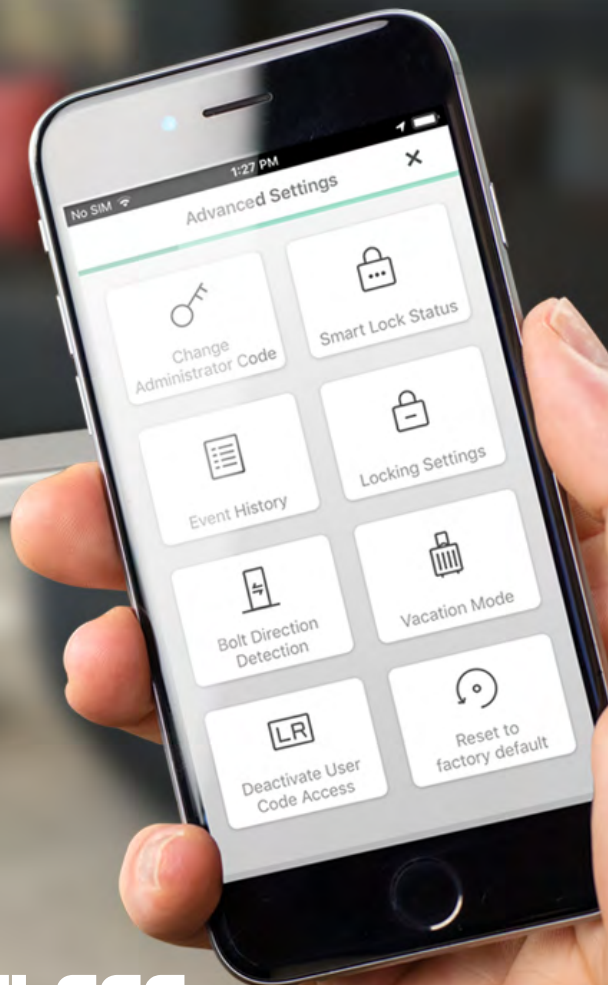

BLUETOOTH ELECTRONIC DEADBOLT

FEATURES

- ANSI/BHMA Grade 3 security
- Operate and setting with mobile APP
- Remote share access
- Simple access code

FAULTLESS

GREAT CONVENIENCE

- Unlock your door without having to reach for your phone or your keys
- Press to lock
- Operable with TFH's APP
- Holds up to 10 users
- Volume control (adjustable to work with environments)
- Vacation mode (deactivates all user codes temporarily)
- Auto-lock with adjustable delay (10 - 99 seconds)
- Back-up mechanical keyway

UNCOMPROMISED SECURITY

- ANSI Grade 3 quality – deadbolt operates over 100,000 times
- ANSI A156.25 compliant - resistant to dust, rain, and corrosion under variable temperatures
- Temporarily disabled after 4 consecutive incorrect entries
- AES-128 encryption

EASY INSTALLATION

- Replaces your existing deadbolt
- Easy installation with a Philips screwdriver
- Fits most standard door preparations

PRODUCT SPECIFICATION

Programming code : 1 set (6 digits)

User capacity : 10 Users